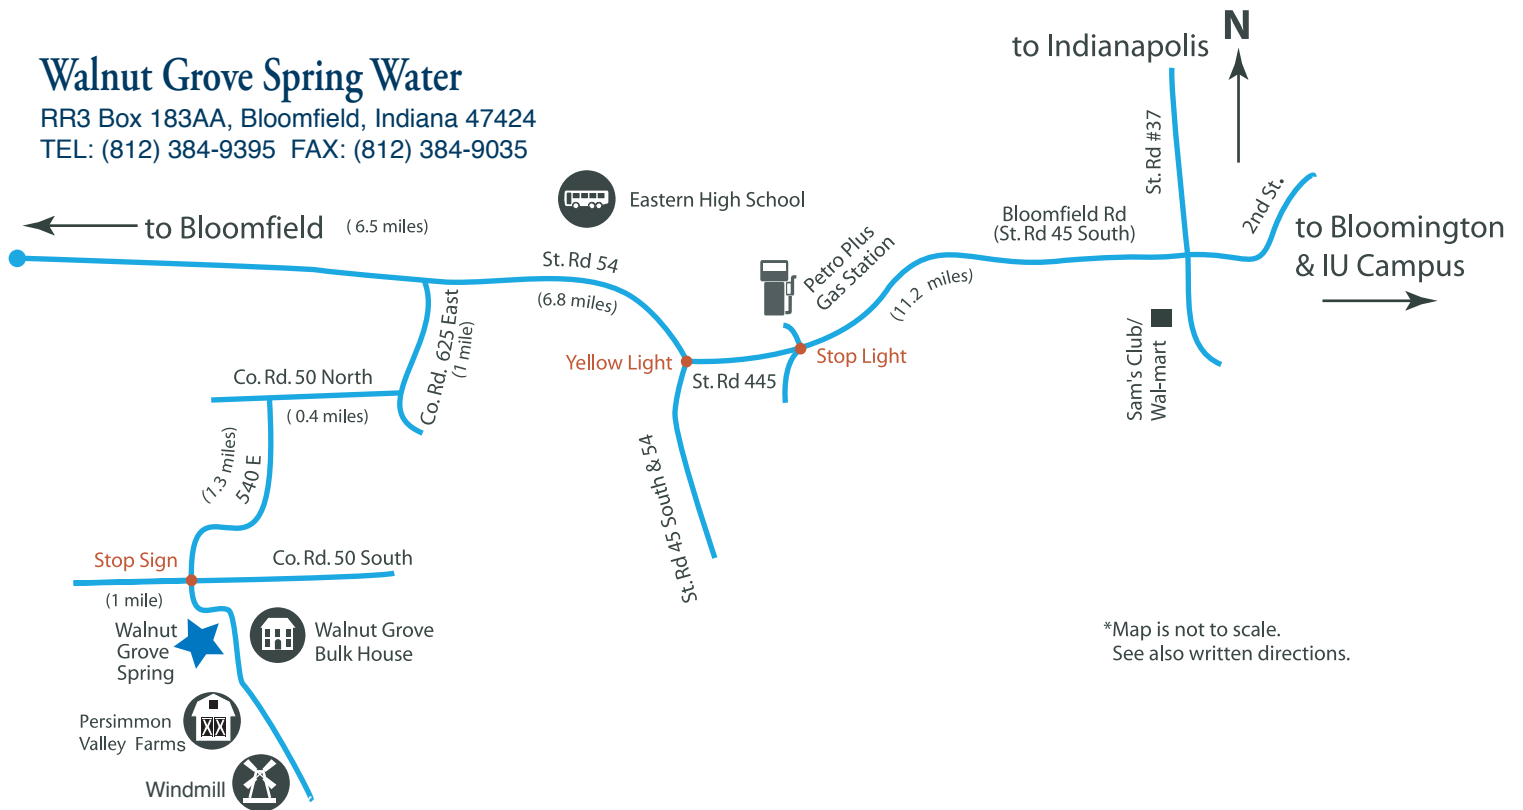

Walnut Grove Spring Water

RR3 Box 183AA, Bloomfield, Indiana 47424

TEL: (812) 384-9395 FAX: (812) 384-9035

*Map is not to scale.
See also written directions.

Directions to Walnut Grove Spring from Indianapolis:

Take St. Rd. 37 South to St. Rd. 45 South/Second St./Bloomfield Rd. exit

Turn right heading West

Go 11.2 miles to a stop light. Petro Plus Gas Station is on the right

Take St. Rd. 445 West towards Bloomfield (bearing slightly right)

At yellow blinking light, St. Rd. 445 ends and becomes St. Rd. 54; bear right

You will pass Eastern Greene Schools on the right

Pass through town of Ridgeport (at this point, you have gone 16.2 miles)

Pass English Construction (at 17.5 miles)

Continue another 0.5 miles

Watch for Co. Rd. 625 East (at 18 miles) and turn left, heading South

Follow Co. Rd. 625 East for 1 mile

Turn right (West) on Co. Rd. 50 North. Go 0.4 miles

Turn left on Co. Rd. 540 East

Follow for 1.3 miles to 2-way stop sign at Co. Rd. 50 South

Go straight through the stop sign and follow Co. Rd. 540 East another 1 mile

Walnut Grove Spring "Bulk House" and "Bottling Plant" is on the left .

Welcome to ""WALNUT GROVE SPRING""!!!!